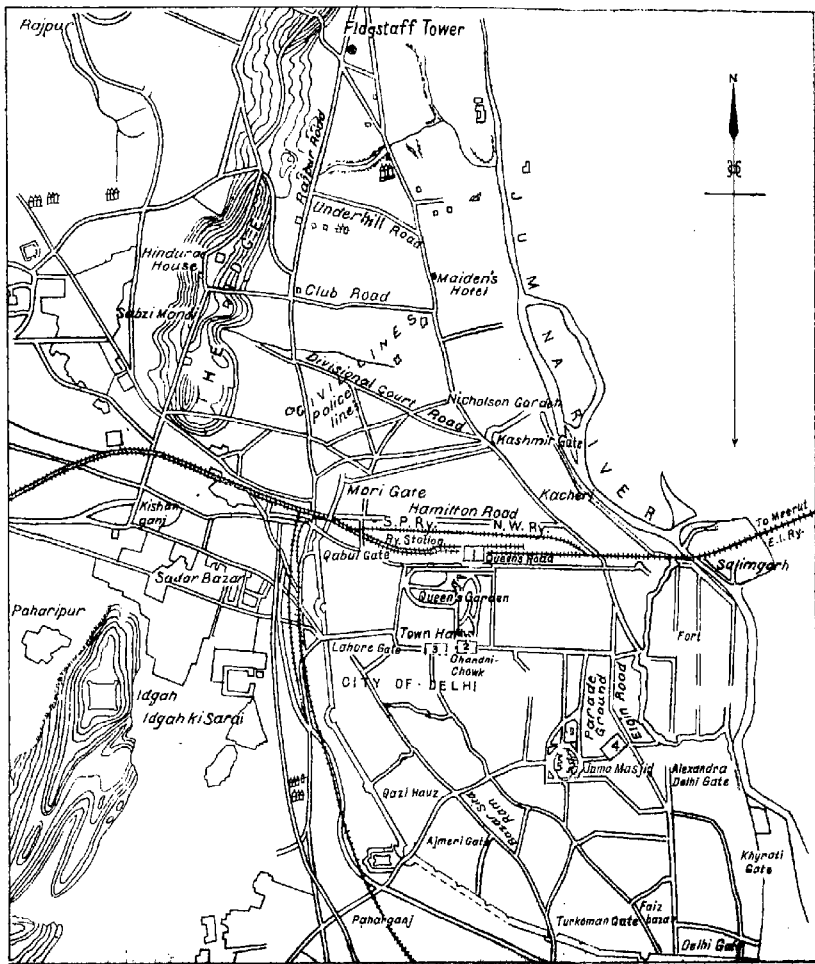

MAP OF DELHI CITY

Scale—1 Inch = 2 Miles.

KEY.

- | | |
|--|--|
| (1) Railway Station and
Clarke Gate | } Riot and firing |
| (2) Clock Tower | |
| (3) Chandni Chowk and
Baillman | } Riot only |
| (4) King Edward
Memorial Park | |