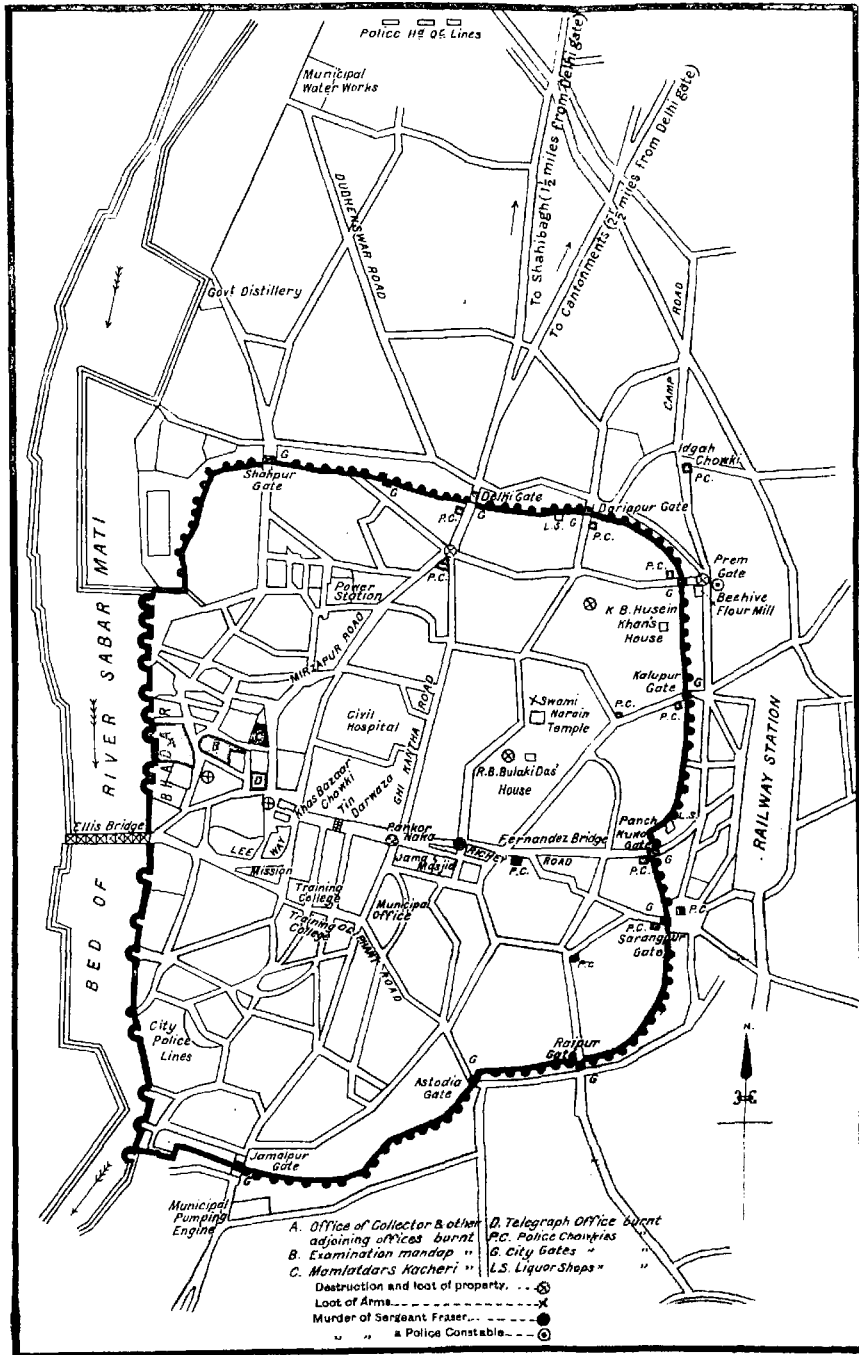

MAP OF
AHMEDABAD CITY.

- A. Office of Collector & other adjoining offices burnt
- B. Examination mandap
- C. Mamlatdars Kacheri
- D. Telegraph Office burnt
- P.C. Police Chankias
- G. City Gates
- L.S. Liquor Shops
- Destruction and loot of property
- Loot of Arms
- Murder of Sergeant Fraser
- Police Constable